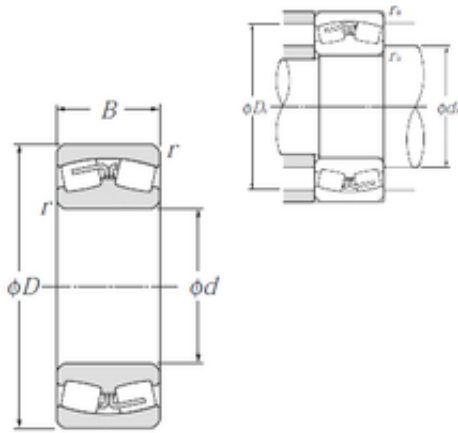

## 170 mm x 280 mm x 109 mm NTN 24134B Spherical Roller Bearings

Bearing No. 24134B

Size	170x280x109 mm
Bore Diameter	170 mm
Outer Diameter	280 mm
Width	109 mm
d	170 mm
D	280 mm
B	109 mm
C	109 mm
r min.	2,1 mm
da min.	182 mm
Da max.	268 mm
ra max.	2 mm
Weight	27,2 Kg
Basic dynamic load rating (C)	1 080 kN
Basic static load rating (C0)	1 880 kN
(Grease) Lubrication Speed	1 200 r/min
(Oil) Lubrication Speed	1 500 r/min
Calculation factor (e)	0,39
Calculation factor (Y0)	1,7
Calculation factor (Y1)	1,74

24134B Bearing 2D drawings and 3D CAD models