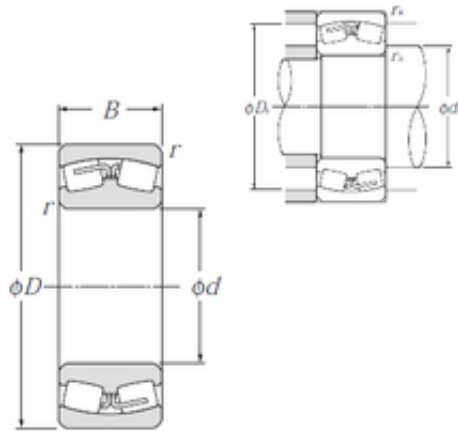

170 mm x 310 mm x 86 mm NTN 22234B Spherical Roller Bearings

Bearing No. 22234B

Size	170x310x86 mm
Bore Diameter	170 mm
Outer Diameter	310 mm
Width	86 mm
d	170 mm
D	310 mm
B	86 mm
C	86 mm
r min.	4 mm
da min.	188 mm
Da max.	292 mm
ra max.	3 mm
Weight	28 Kg
Basic dynamic load rating (C)	1 000 kN
Basic static load rating (C0)	1 520 kN
(Grease) Lubrication Speed	1 400 r/min
(Oil) Lubrication Speed	1 800 r/min
Calculation factor (e)	0,28
Calculation factor (Y0)	2,34
Calculation factor (Y1)	2,39

22234B Bearing 2D drawings and 3D CAD models